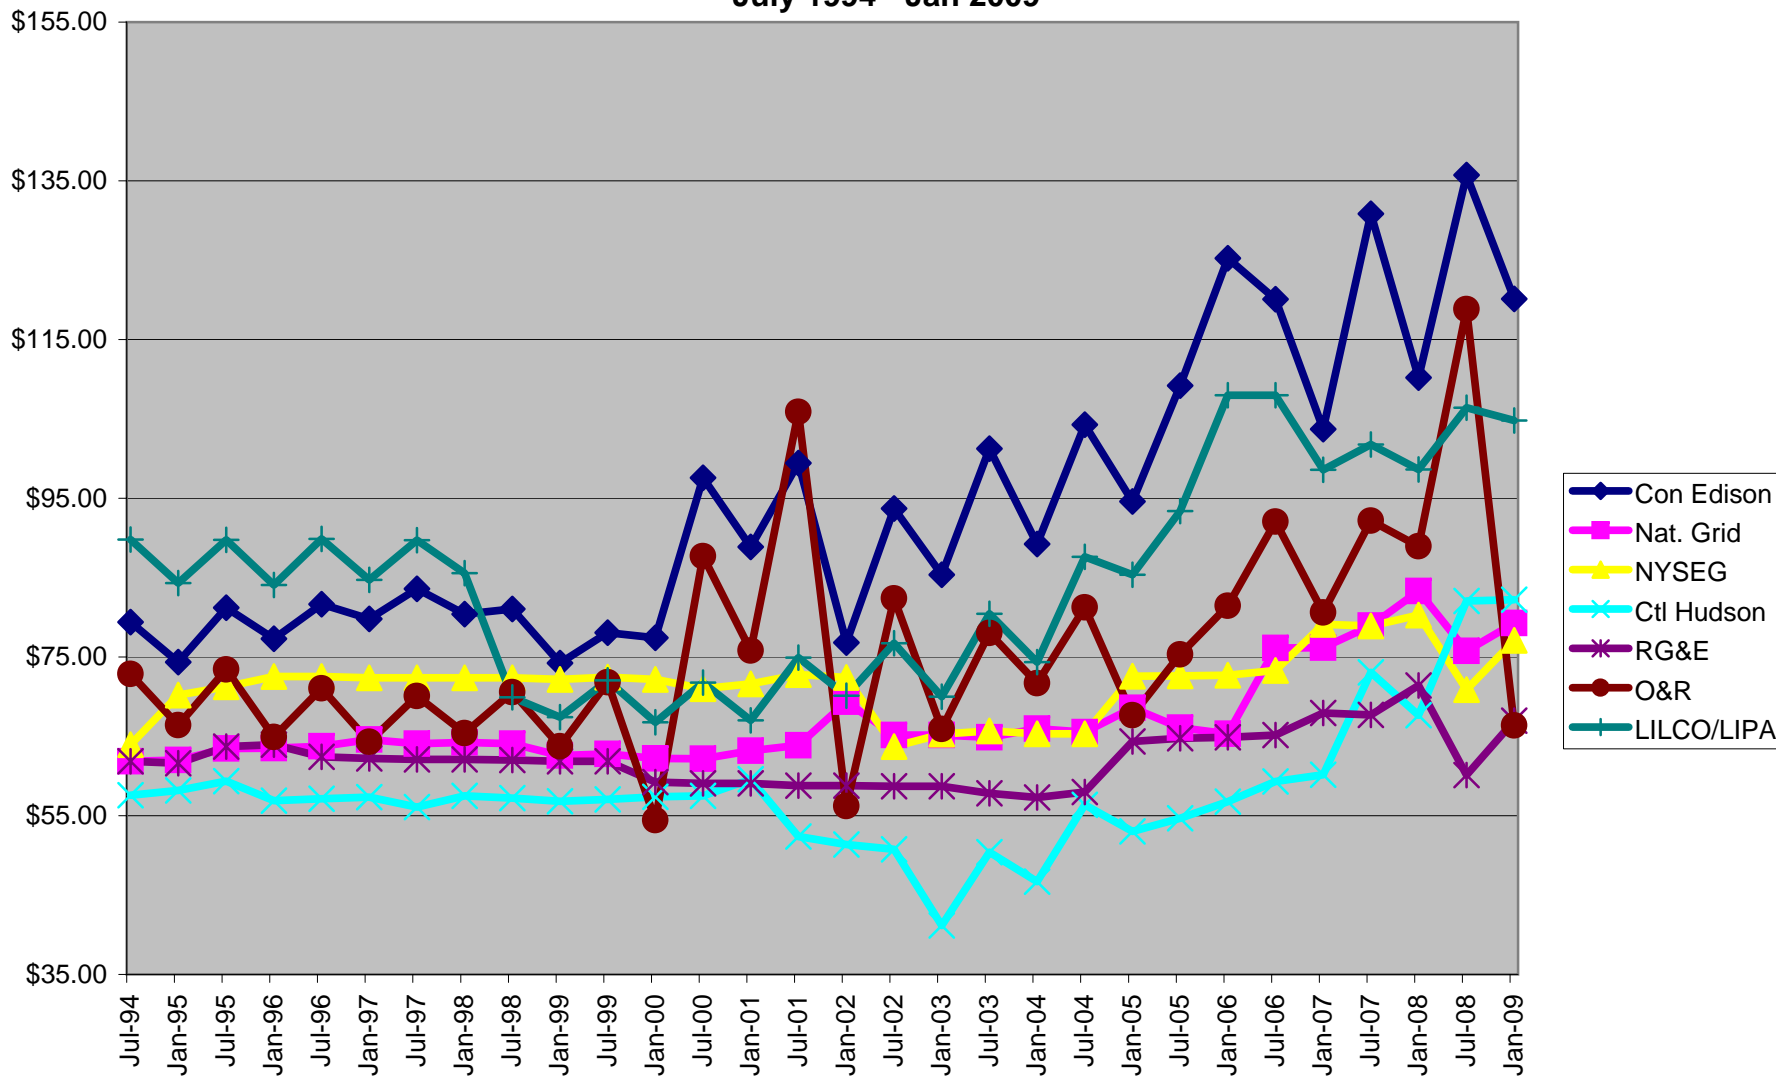

### Comparison Chart - Typical Monthly Residential Electric Bills - 500 kWh July 1994 - Jan 2009

Source: NYS Dept. of Public Service Typical Monthly Residential Bills -  
Post 1998 Data for LILCO/LIPA from LIPA

Chart by: PULP 05-27-2009